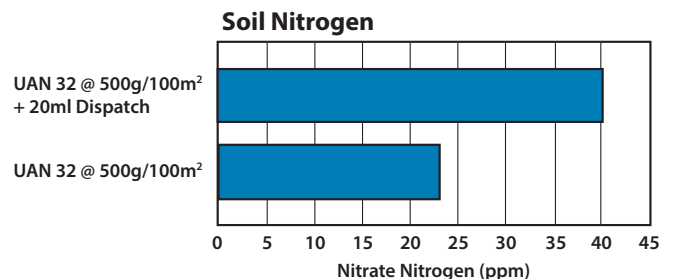

Dispatch Sprayable distributes water and nutrients more uniformly throughout the rootzone, improving the efficiency of fertilizers and other applied inputs.