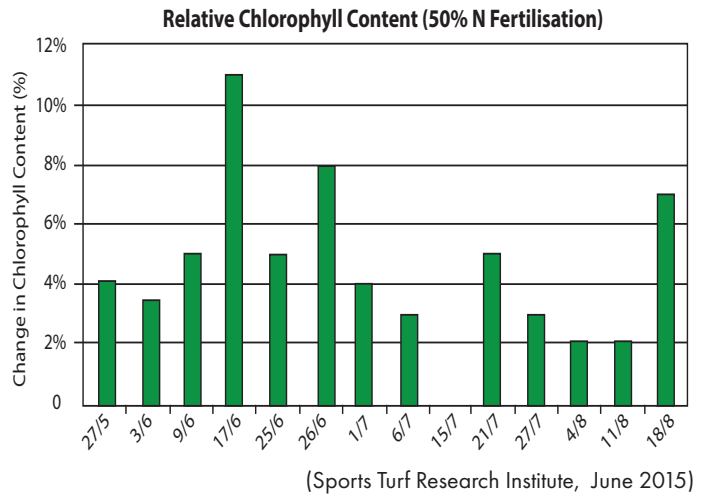

Benefits

- Increases stress resilience and water stress tolerance
- Enhances turfgrass quality and visual presentation
- Increases photosynthesis of the plant
- Improves root development
- Speeds recovery of stressed turf
- Promotes a more natural, sustainable colour

Normal Nitrogen Fertilisation

50% Nitrogen Fertilisation

In trials conducted at the Sports Turf Research Institute in Bingley, UK, Providian resulted in higher turfgrass quality at both normal and reduced rates of Nitrogen fertilisation.

Increased Chlorophyll Content

Researchers at the Sports Turf Research Institute noted that chlorophyll levels were consistently higher for Providian treatments at both normal and reduced rates of nitrogen fertilisation.

The chart to the right shows that at a reduced rate of nitrogen fertilisation (50g/100m²), Providian resulted in higher chlorophyll contents compared to the control on 13 out of 14 measurement dates.

At a full rate of nitrogen fertilisation (100g/100m²), Providian resulted in higher chlorophyll contents on 11 of 14 dates.