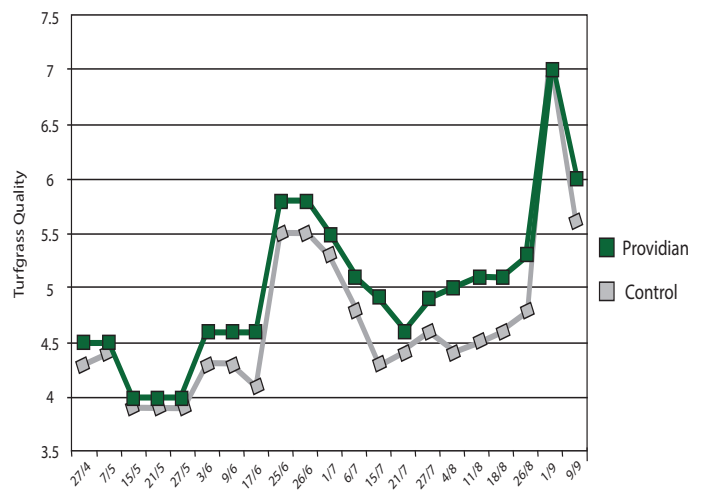

50% Nitrogen Fertilisation

In trials conducted at the Sports Turf Research Institute in Bingley, UK, Providian resulted in higher turfgrass quality at both normal and reduced rates of Nitrogen fertilisation.