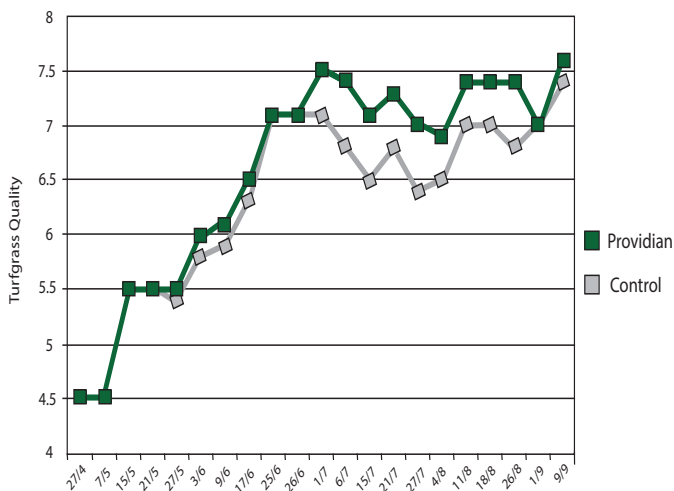

NEW!

From the makers of Revolution and Porthcawl

STRI ✓
RESEARCHED

10 litres

A complete, balanced plant stress and turfgrass health enhancement package

A balanced growing environment is necessary to produce healthy turf that can withstand abiotic stresses and less than ideal weather conditions. Strengthening turf and maximizing the growing environment before the onset of stress is the only way to ensure consistent, high quality turf when conditions begin to deteriorate. With that in mind, we are pleased to introduce Providian, a complete, balanced plant stress and turfgrass health enhancement package.

Providian contains Aquatrols patented "Synergy" technology combined with a proprietary blend of the highest quality cold process sea plants, multi-source chelated iron and manganese, and a custom amino acid package. The sum of this unique stress management package is greater than its individual parts, resulting in a more balanced growing environment and healthy, resilient turf.

Benefits

- Increases stress resilience and water stress tolerance
- Enhances turfgrass quality and visual presentation
- Increases photosynthesis of the plant
- Improves root development
- Speeds recovery of stressed turf
- Promotes a more natural, sustainable colour

Normal Nitrogen Fertilisation