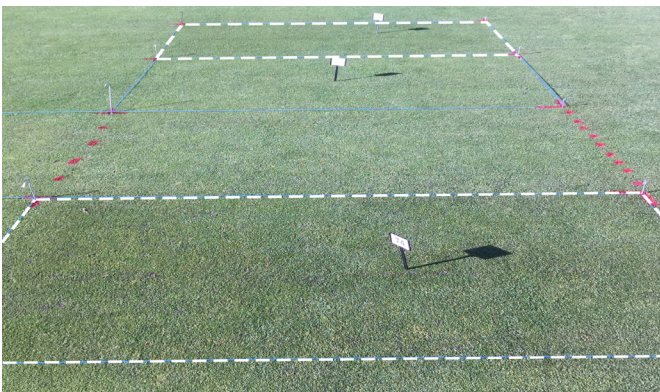

Increased Chlorophyll Content

Researchers at the Sports Turf Research Institute noted that chlorophyll levels were consistently higher for Providian treatments at both normal and reduced rates of nitrogen fertilisation.

The chart to the right shows that at a reduced rate of nitrogen fertilisation (50g/100m²), Providian resulted in higher chlorophyll contents compared to the control on 13 out of 14 measurement dates.

At a full rate of nitrogen fertilisation (100g/100m²), Providian resulted in higher chlorophyll contents on 11 of 14 dates.

Providian treated plots (outlined) consistently produced a more natural and sustainable green colour compared to other products. (Sports Turf Research Institute, June 2015)

A Better Green

This increase in chlorophyll production results in a healthier plant, higher quality turf, and an improved green colour.

In multiple trials, Providian has proven to produce a more favourable green colour compared to other stress management products.

Providian provides a green that is intense and vibrant, yet lighter than the overly dark shades of green produced by other treatments.

Researchers have referred to the colour produced by Providian as a "more natural" and "more sustainable" green than that of other products.

Application Guide

Apply any time during the growing season. Best results will be obtained when applied prior to stressful conditions or when enhanced color is desired without lush growth.

Application Rate
(every 2-4 weeks)

200-250 ml in 4 liters of water per 100m²
or
20-25 liters in 400 liters per hectare